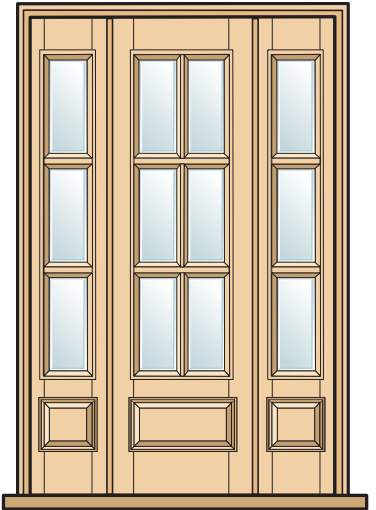

6 Lite #5206
with 3-Lite Sidelite #5216
Doors available 30", 32" & 36"
Sidelites available 12"

	4-9/16	6-9/16	Rough Opening inches	4-9/16	6-9/16	Rough Opening inches	4-9/16	6-9/16	Rough Opening inches
PRE-HUNG SINGLE DOOR UNIT			39 x 84			39 x 84			39 x 100
PRE-HUNG SINGLE DOOR WITH 1 SIDELITE			53 x 84			53 x 84			53 x 100
PRE-HUNG SINGLE DOOR WITH 2 SIDELITES			66 x 84			66 x 84			66 x 100
PRE-HUNG DOUBLE DOOR UNIT			5/0 - 64 x 84 5/4 - 68 x 84 6/0 - 76 x 84			5/0 - 64 x 84 5/4 - 68 x 84 6/0 - 76 x 84			5/0 - 64 x 100 5/4 - 68 x 100 6/0 - 76 x 100
DOOR SLAB									
SIDELITE SLAB									

Price Includes Standard Features

- Durable, long-lasting 1-3/4" thick engineered doors
- Adjustable thermal break threshold
- IG beveled glass
- Pre-hung with matching 4-9/16" mahogany jambs and 180 brickmould
- Compression weatherstripping
- With raised moulding
- 4" Ball bearing hinges