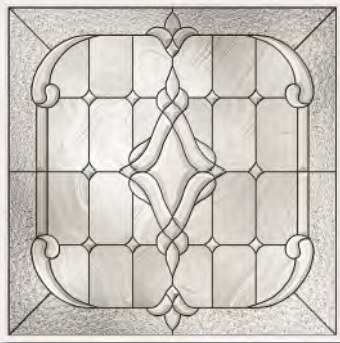

## Decorative Bath Windows

The perfect accent windows for your home.

- Glue-chip exterior glass ensures privacy while still bathing the room in available light.
- Attractive glass patterns available with both zinc and patina coming.
- ENVIROGUARD frames are standard on all units and provide durable, low maintenance support. ENVIROGUARD PVC frames will not rot, peel, or splinter. Energy efficient design helps keep heating & cooling costs in check.
- Innovative wrought iron patterns provide a touch of old world elegance while still maintaining the same privacy and efficiency of decorative glass patterns.
- Tempered glass is standard on all units.
- 4'0 x 4'0 Preframed units are easy to install.
- Available in 4-9/16" with WM180 brickmould.

Pattern 1-patina  
(part # **BWP14040**)

Also available in zinc  
(part # **BWZ14040**)

Pattern 2-patina  
(part # **BWP24040**)

Also available in zinc  
(part # **BWZ24040**)

Pattern 3-patina  
(part # **BWP34040**)