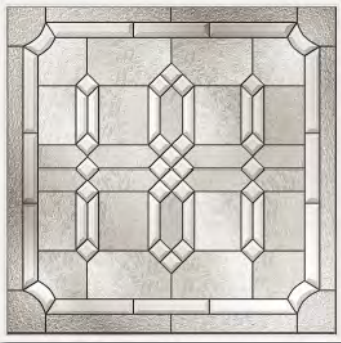

## Decorative Bath Windows

The perfect accent windows for your home.

- Glue-chip exterior glass ensures privacy while still bathing the room in available light.
- Attractive glass patterns available with both zinc and patina coming.
- ENVIROGUARD frames are standard on all units and provide durable, low maintenance support. ENVIROGUARD PVC frames will not rot, peel, or splinter. Energy efficient design helps keep heating & cooling costs in check.
- Innovative wrought iron patterns provide a touch of old world elegance while still maintaining the same privacy and efficiency of decorative glass patterns.
- Tempered glass is standard on all units.
- 4'0 x 4'0 Preframed units are easy to install.
- Available in 4-9/16" with WM180 brickmould.

Pattern 1-patina  
(part # **BWP14040**)

Also available in zinc  
(part # **BWZ14040**)

Pattern 2-patina  
(part # **BWP24040**)

Also available in zinc  
(part # **BWZ24040**)

Pattern 3-patina  
(part # **BWP34040**)