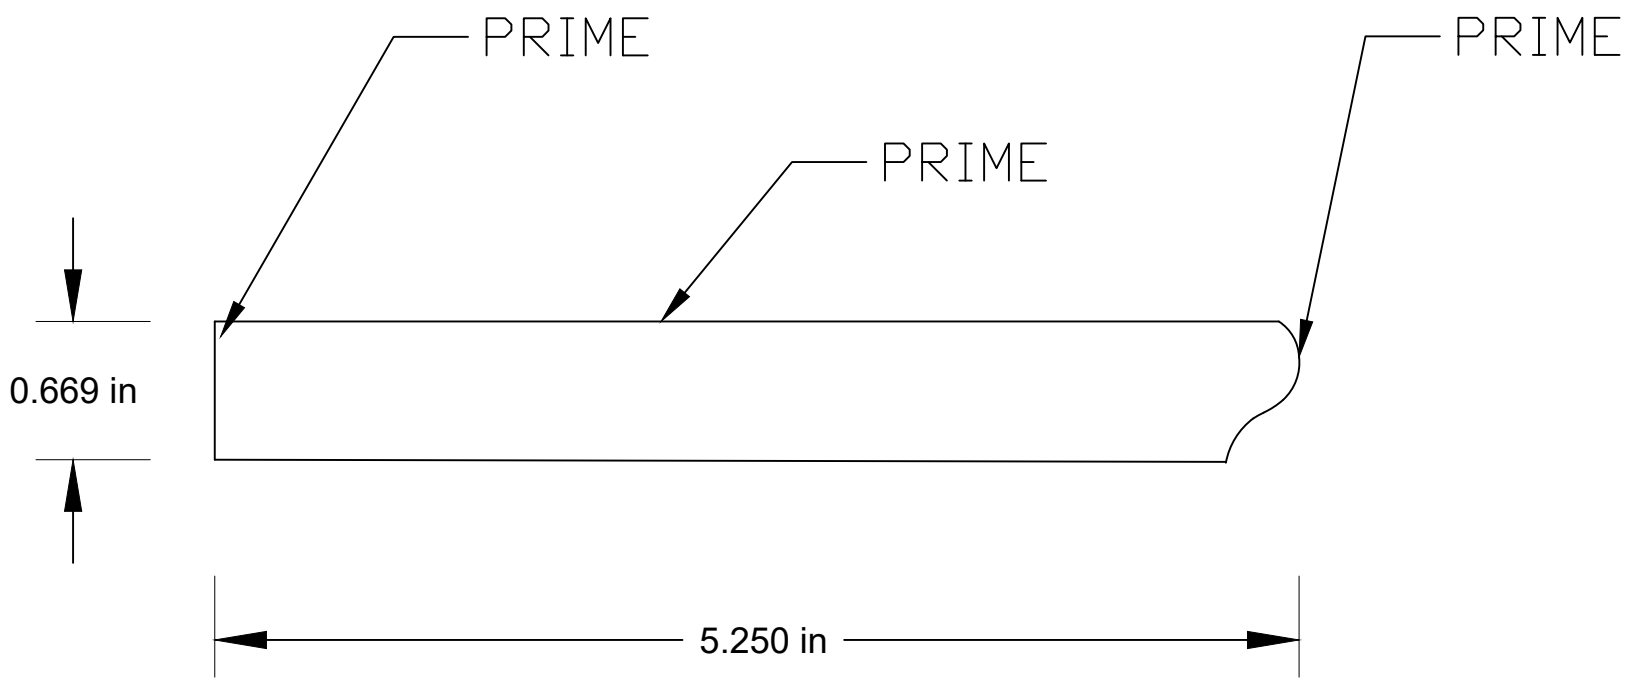

1 2 3 4 5 6 7 8 9 10

INPUT CODE:	83256	UPC:	N/A
Unit Qty:	160	I2of5:	N/A
Bundle Qty:	no subpack	Bag:	MJB logo
Pack Spec:	20h x 8w	Pallet:	None
Notes:	OG and straight cutter heads		

REVISIONS				
REV	ZONE	DESCRIPTION	DATE	APPROVED

E
D
C
B
A

E
D
C
B
A

Unless Noted, All Tolerances $\pm \frac{1}{32}$ "

	MJB Wood Group 135 Louis Hurley Road El Dorado, AR 71730 USA		ITEM CODE	83373	DRAWN BY	R.SMITH	DATE	7/13/2022	REV	SCALE	DWG NO.	FINISH	SIZE
	CUSTOMER			CUSTOMER PART NO. N/A			DESCRIPTION 17mm x 5-1/4" x 193" MR OG Stool		NTS N/A		N/A Primed 3 Sides		A