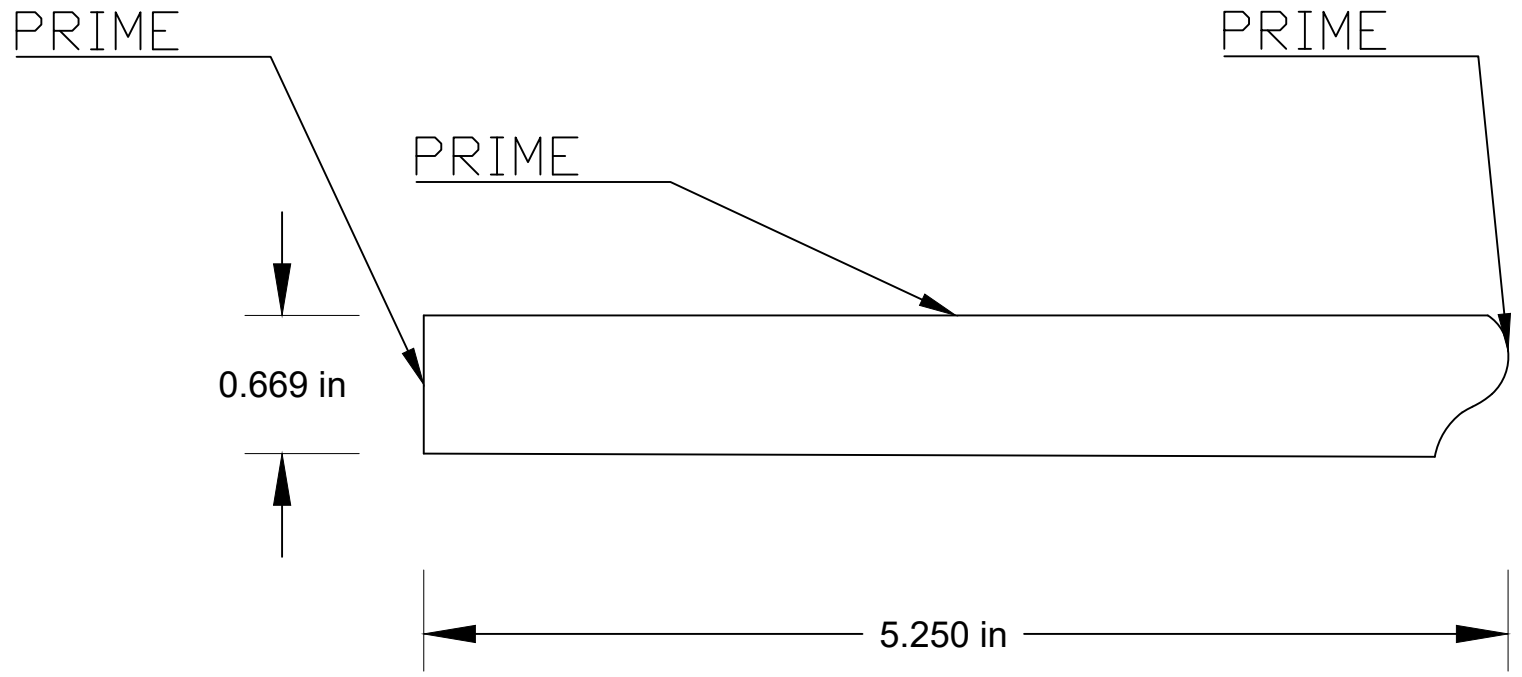

1 2 3 4 5 6 7 8 9 10

INPUT CODE:	93678	UPC:	N/A
Unit Qty:	160	I2of5:	N/A
Bundle Qty:	no subpack	Bag:	MJB logo
Pack Spec:	20h x 8w	Pallet:	None
Notes: DG and straight cutter heads			

REVISIONS				
REV	ZONE	DESCRIPTION	DATE	APPROVED

Unless Noted, All Tolerances $\pm \frac{1}{32}$ "

	MJB Wood Group 135 Louis Hurley Road El Dorado, AR 71730 USA		ITEM CODE	84463	DRAWN BY	R.SMITH	DATE	6/25/2021	REV	SCALE	NTS	DWG NO.	N/A	FINISH	Primed 3 Sides	SIZE	A
	CUSTOMER			CUSTOMER PART NO.			DESCRIPTION										
			N/A			17mm x 5-1/4" x 193" DG Stool											

1 2 3 4 5 6 7 8 9 10