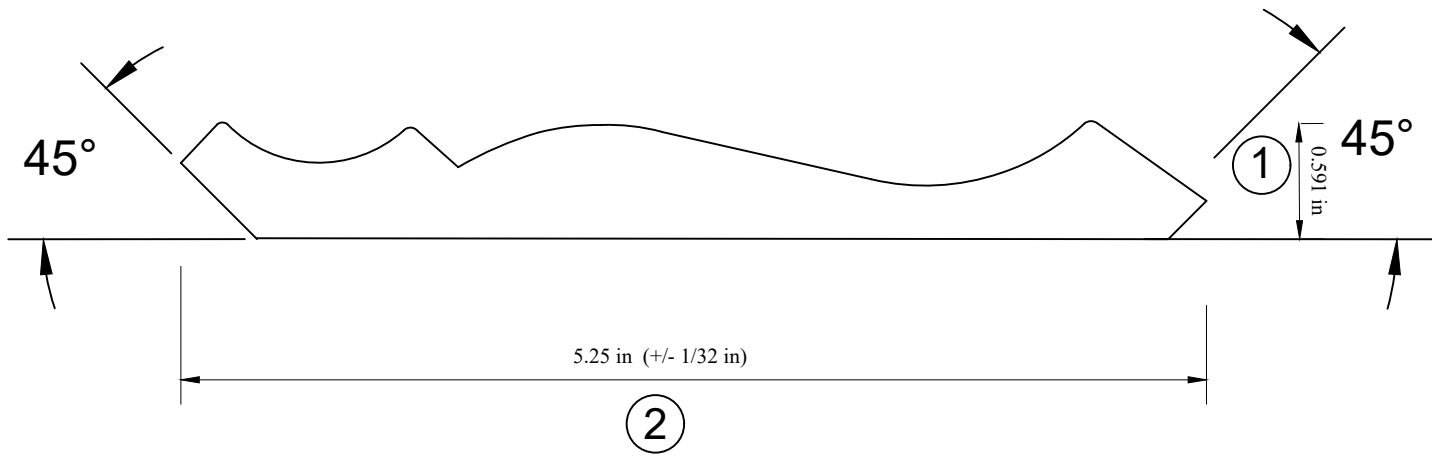

1	2	3	4	5	6	7	8	9	10	
INPUT CODE: 83271		UPC: None				REVISIONS				
Unit Qty: 256 pcs		I2of5: None				REV	ZONE	DESCRIPTION	DATE	APPROVED
Bundle Qty: 4 pcs		Bag: MJB logo								
Pack Spec: 32h x 8w		Pallet: Standard Pallet								
Notes: Custom profile and standard angles										

Unless Noted, All Tolerances  $\pm \frac{1}{32}$ "

	<b>MJB Wood Group</b> 135 Louis Hurley Road El Dorado, AR 71730 USA		ITEM CODE	84416	DRAWN BY	R.SMITH	DATE	7/24/2022	REV	SCALE	1:1	DWG NO.	N/A	FINISH	PRIME 3S	SIZE	A
	CUSTOMER			N/A			CUSTOMER PART NO.			N/A			DESCRIPTION				
15mm 5-1/4" x 193" 45 A Crown																	