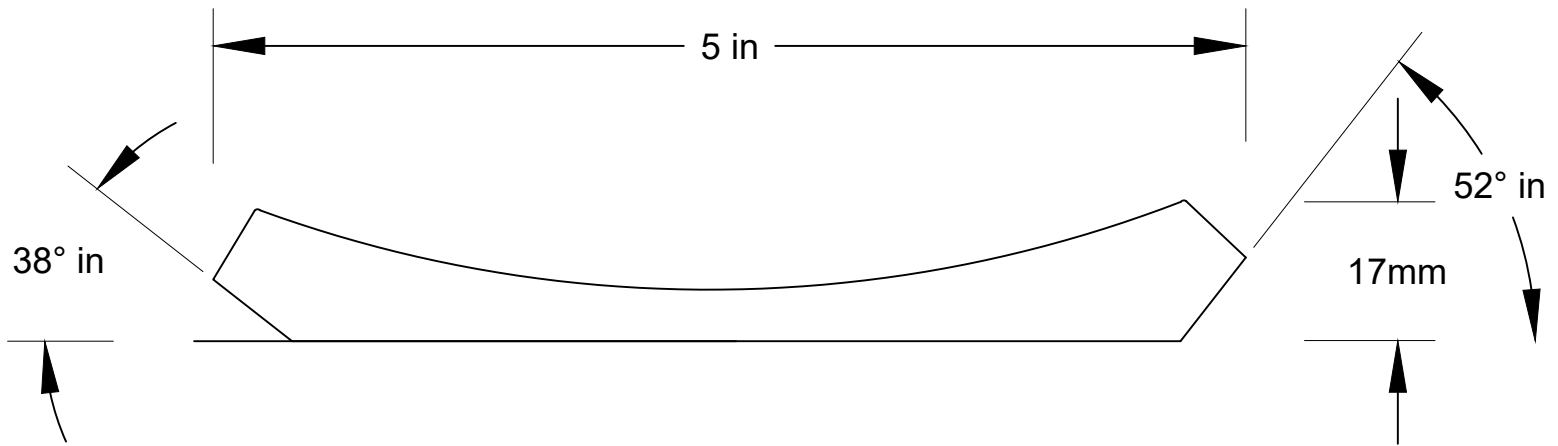

1	2	3	4	5	6	7	8	9	10	
INPUT CODE: 83532		UPC: N/A				REVISIONS				
Unit Qty: 160		I2of5: N/A				REV	ZONE	DESCRIPTION	DATE	APPROVED
Bundle Qty: 4 pcs		Bag: MJB logo								
Pack Spec: 20h x 8w		Pallet: Standard Pallet								
Notes: custom cutter heads										

Unless Noted, All Tolerances  $\pm \frac{1}{32}$ "

	MJB Wood Group 135 Louis Hurley Road El Dorado, AR 71730 USA		ITEM CODE 83518	DRAWN BY R.SMITH	DATE 7/13/2022	REV NTS	SCALE N/A	DWG NO. N/A	FINISH Primed 3 Sides	SIZE A
	CUSTOMER			CUSTOMER PART NO. N/A			DESCRIPTION 17mm x 5" x 193" 6 Cove Crown			