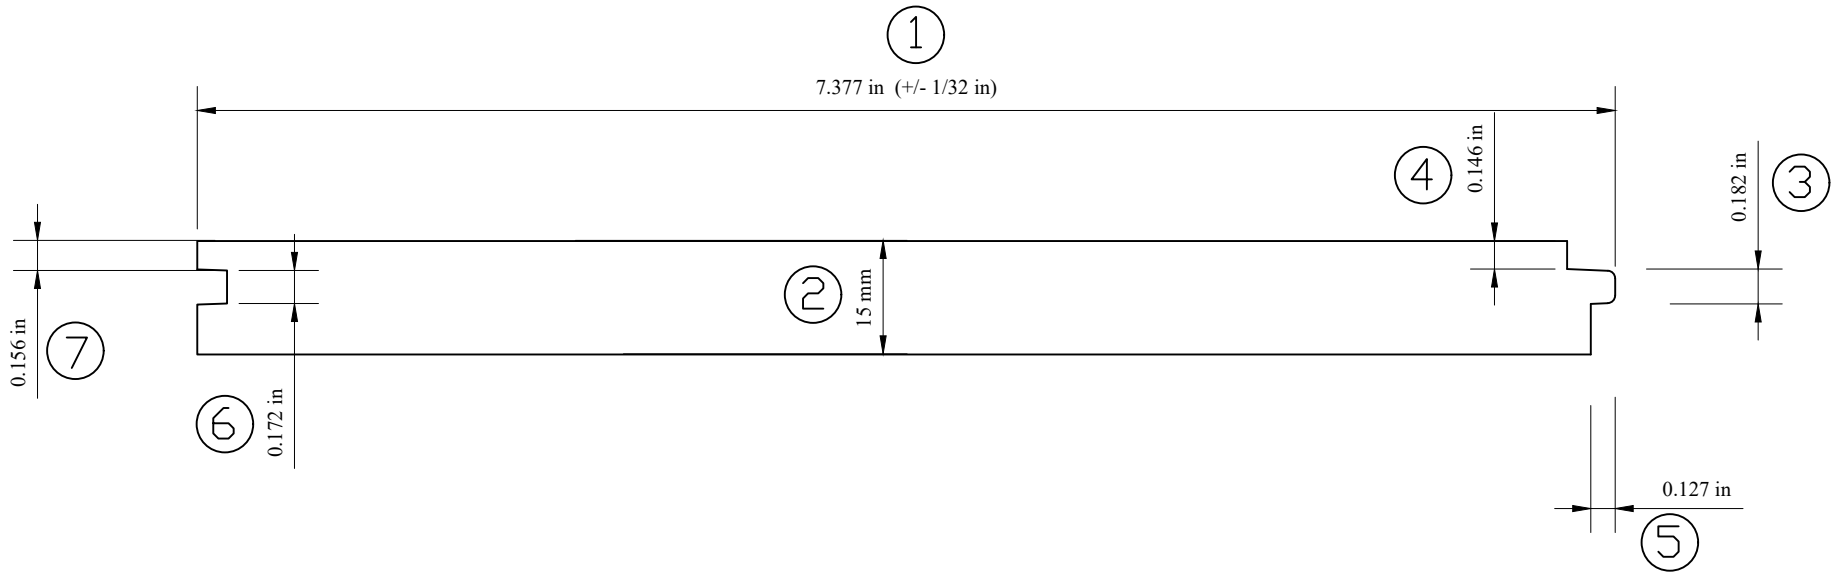

1	2	3	4	5	6	7	8	9	10
INPUT CODE: 83271		UPC: N/A			REVISIONS				
Unit Qty: 180		I2of5: N/A			REV	ZONE	DESCRIPTION	DATE	APPROVED
Bundle Qty: no subpack		Bag: MJB American Classic							
Pack Spec: 30h x 6w		Pallet: millwork 16'pallet							
Notes: PID-100/110 cutter heads									

Unless Noted, All Tolerances $\pm \frac{1}{32}$ "

	MJB Wood Group 135 Louis Hurley Road El Dorado, AR 71730 USA		ITEM CODE 83511	DRAWN BY R.SMITH	DATE 10/31/2022	REV NTS	SCALE N/A	DWG NO. N/A	FINISH PRIME 3S	SIZE A
	CUSTOMER N/A		CUSTOMER PART NO. N/A		DESCRIPTION 15mm 7-3/8" x 193" PID-110					