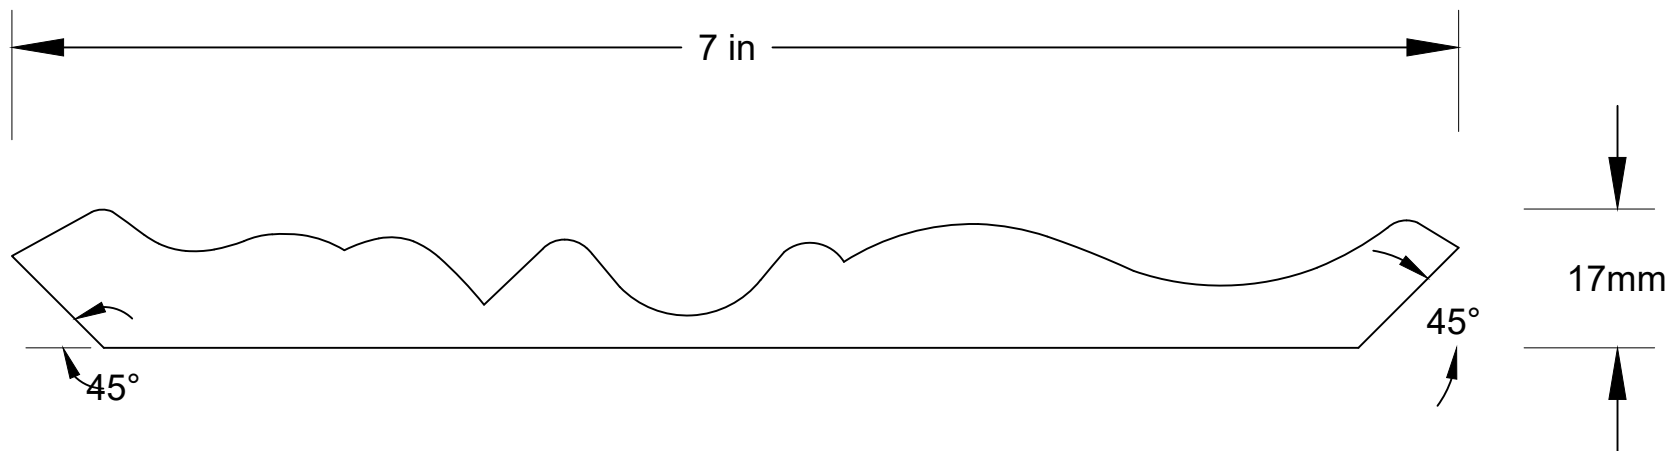

1 2 3 4 5 6 7 8 9 10

INPUT CODE:	83532	UPC:	N/A
Unit Qty:	144	I2of5:	N/A
Bundle Qty:	4 pcs	Bag:	MJB logo
Pack Spec:	24h x 6w	Pallet:	Standard Pallet
Notes: custom cutter heads			

REVISIONS				
REV	ZONE	DESCRIPTION	DATE	APPROVED

E
D
C
B
A

E
D
C
B
A

Unless Noted, All Tolerances $\pm \frac{1}{32}$ "

	MJB Wood Group 135 Louis Hurley Road El Dorado, AR 71730 USA		ITEM CODE	89094	DRAWN BY	R.SMITH	DATE	7/13/2022	REV	SCALE	DWG NO.	FINISH	SIZE
				CUSTOMER	CUSTOMER PART NO.			DESCRIPTION		17mm x 7" x 193" WHC7 Crown			